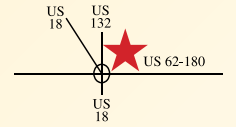

NEW MEXICO

1. **10 ALBUQUERQUE**
   5010 Jefferson Street NE • Albuquerque, NM 87109
   Local & Long Dist. (866) 370-MACK
   7:00AM - 10:00 PM Mon-Fri
   8:00AM - 4:00 PM Sat
2. **11 FARMINGTON**
   4050 Bloomfield Hwy • Farmington, NM 87401
   LOCAL & LONG DIST. (866) 349-MACK
   7:30 AM - 5:30 PM Mon. - Fri.
   7:00 AM - NOON Saturday
3. **12 HOBBS**
   2121 W. County Road • Hobbs, NM 88241
   LOCAL & LONG DIST. (866) 351-MACK
   7:00 AM - 5:30 PM Mon. - Fri.
   8:00 AM - NOON Saturday