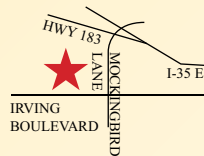

TEXAS

1. **1 Amarillo**
   9471 I-40 East Exit #76 • Amarillo, TX 79118
   LOCAL & LONG DIST. (866) 348-MACK
   8:00 AM - Midnight Mon. - Fri.
   8:00 AM - 4:00 PM Sat. Parts & Service
2. **2 BRIDGEPORT - PARTS ONLY**
   401B 13th Street • Bridgeport, TX 76426
   LOCAL & LONG DIST. (877) 729-MACK
   7:30 AM - 6:00 PM Mon. - Fri.
   8:00 AM - Noon Saturday
3. **3 CLEBURNE - PARTS ONLY**
   1744 N. Main St., Suite B • Cleburne, TX 76031
   LOCAL & LONG DIST. (866) 411-MACK
   7:30 AM - 6:00 PM Mon. - Fri.
   8:00 AM - Noon Saturday
4. **4 DALLAS**
   3611 Irving Boulevard • Dallas, TX 75247
   LOCAL & LONG DIST. (877) 999-8092
   7:30 AM - Midnight Mon. - Fri.
   7:30 AM - 4:00 PM Sat.
5. **5 FORT WORTH**
   1200 N.E. Loop 820 • Fort Worth, TX 76106
   LOCAL & LONG DIST. (866) 350-MACK
   7:30 AM - Midnight Mon. - Fri.
   7:30 AM - 4:00 PM Sat. Parts & Service
6. **6 LUBBOCK**
   1125 E. Slaton Highway • Lubbock, TX 79404
   LOCAL & LONG DIST. (866) 358-MACK
   8:00 AM - 10:00 PM Mon. - Fri.
   8:00 AM - NOON Sat. Parts Only
7. **7 ODESSA**
   2441 East I-20 • Odessa, TX 79766
   LOCAL & LONG DIST. (866) 359-MACK
   7:30 AM - 5:30 PM Mon. - Fri.
   8:00 AM - NOON Saturday
8. **8 TYE (ABILENE)**
   I-20, Exit 278 • P.O. Box 397 • Tye, TX 79563
   LOCAL & LONG DIST. (866) 341-MACK
   7:30 AM - 5:30 PM Mon. - Fri.
   8:00 AM - NOON Saturday
9. **9 WICHITA FALLS**
   4520 N. W. Freeway • Wichita Falls, TX 76306
   LOCAL & LONG DIST. (866) 369-MACK
   7:30 AM - 5:30 PM Mon. - Fri.