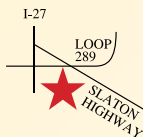

TEXAS

1. **1 Amarillo**
   9471 I-40 East Exit #76 • Amarillo, TX 79118
   LOCAL & LONG DIST. (866) 348-MACK
   8:00 AM - Midnight Mon. - Fri.
   8:00 AM - 4:00 PM Sat. Parts & Service
2. **2 BRIDGEPORT - PARTS ONLY**
   401B 13th Street • Bridgeport, TX 76426
   LOCAL & LONG DIST. (877) 729-MACK
   7:30 AM - 6:00 PM Mon. - Fri.
   8:00 AM - Noon Saturday
3. **3 CLEBURNE - PARTS ONLY**
   1744 N. Main St., Suite B • Cleburne, TX 76031
   LOCAL & LONG DIST. (866) 411-MACK
   7:30 AM - 6:00 PM Mon. - Fri.
   8:00 AM - Noon Saturday
4. **4 DALLAS**
   3611 Irving Boulevard • Dallas, TX 75247
   LOCAL & LONG DIST. (877) 999-8092
   7:30 AM - Midnight Mon. - Fri.
   7:30 AM - 4:00 PM Sat.
5. **5 FORT WORTH**
   1200 N.E. Loop 820 • Fort Worth, TX 76106
   LOCAL & LONG DIST. (866) 350-MACK
   7:30 AM - Midnight Mon. - Fri.
   7:30 AM - 4:00 PM Sat. Parts & Service
6. **6 LUBBOCK**
   1125 E. Slaton Highway • Lubbock, TX 79404
   LOCAL & LONG DIST. (866) 358-MACK
   8:00 AM - 10:00 PM Mon. - Fri.
   8:00 AM - NOON Sat. Parts Only
7. **7 ODESSA**
   2441 East I-20 • Odessa, TX 79766
   LOCAL & LONG DIST. (866) 359-MACK
   7:30 AM - 5:30 PM Mon. - Fri.
   8:00 AM - NOON Saturday
8. **8 TYE (ABILENE)**
   I-20, Exit 278 • P.O. Box 397 • Tye, TX 79563
   LOCAL & LONG DIST. (866) 341-MACK
   7:30 AM - 5:30 PM Mon. - Fri.
   8:00 AM - NOON Saturday
9. **9 WICHITA FALLS**
   4520 N. W. Freeway • Wichita Falls, TX 76306
   LOCAL & LONG DIST. (866) 369-MACK
   7:30 AM - 5:30 PM Mon. - Fri.