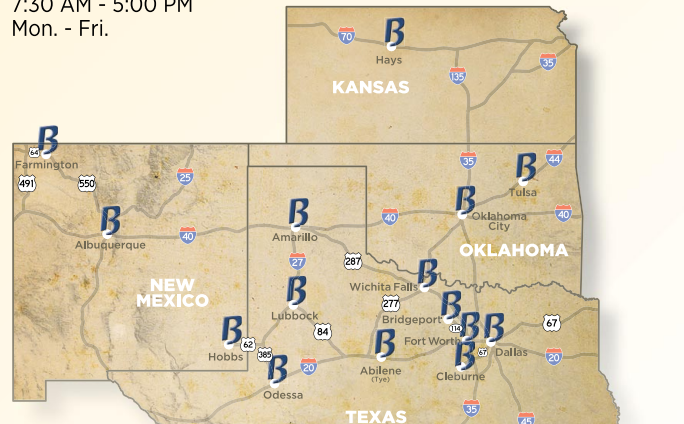

KANSAS

1. **15 HAYS**
   1595 Chetolah Gold Rd. • Hays, KS 67601
   LOCAL & LONG DIST. (888) 629-MACK
   7:30 AM - 5:00 PM
   Mon. - Fri.